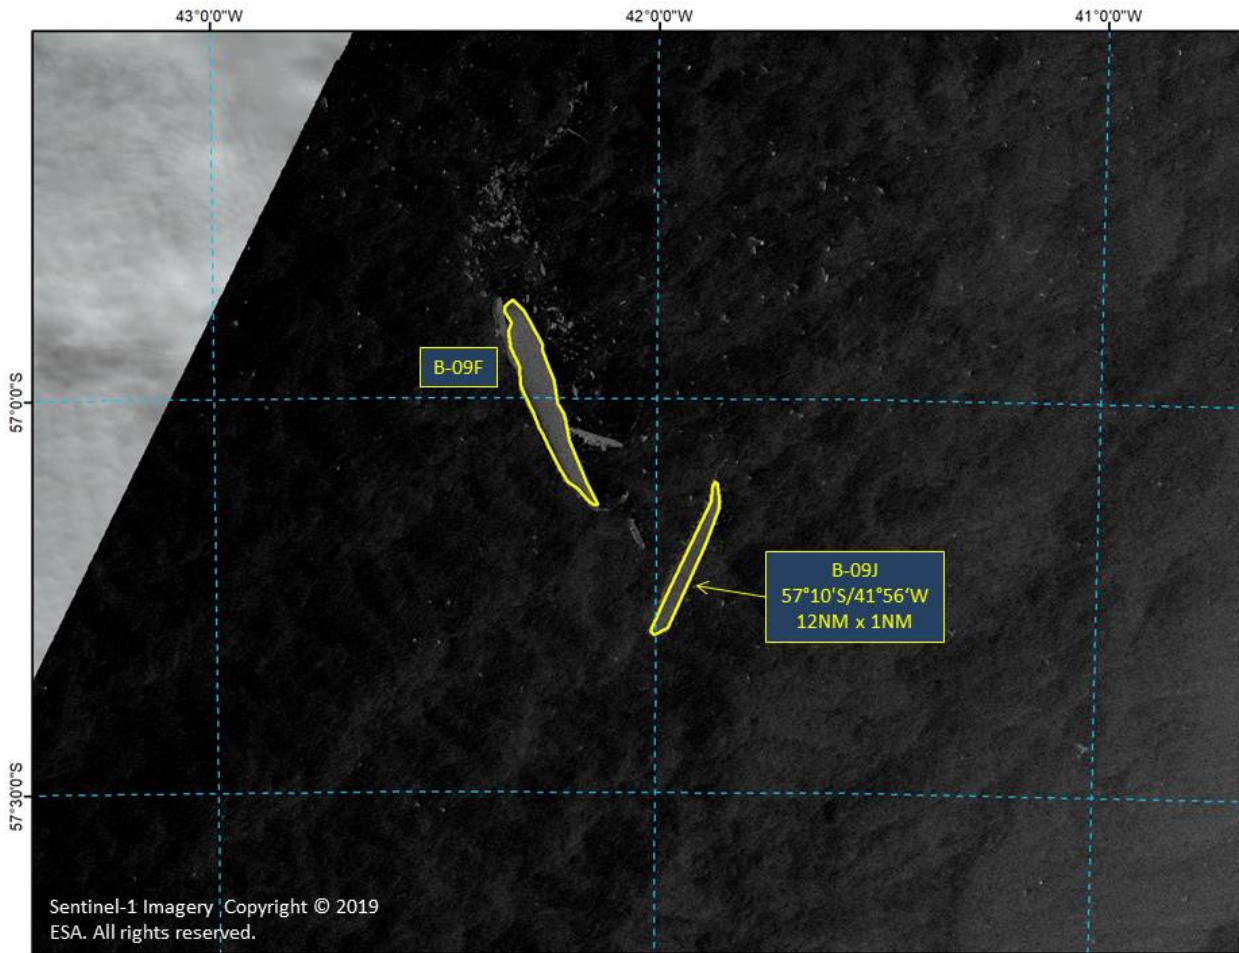

25APR2019, Suitland, MD — On April 19th 2019, the U.S. National Ice Center (USNIC) named a new iceberg that calved from iceberg B-09F between the South Orkney Islands and South Georgia Island. B-09J is located at 57° 10' South, 41° 56' West in the South Atlantic Ocean. The iceberg measures 12 nautical miles on its longest axis and 1 nautical mile on its widest axis. The iceberg was discovered and confirmed by USNIC analyst Sofia Montalvo using the Sentinel-1A image below.

Iceberg names are derived from the Antarctic quadrant in which they were originally sighted. The quadrants are divided counter-clockwise in the following manner:

A = 0-90W (Bellingshausen/Weddell Sea)	C = 180-90E (Western Ross Sea/Wilkes land)
B = 90W-180 (Amundsen/Eastern Ross Sea)	D = 90E-0 (Amery/Eastern Weddell Sea)

When first sighted, an iceberg's point of origin is documented by USNIC. The letter of the quadrant, along with a sequential number, is assigned to the iceberg.

Figure 1: Sentinel-1A image from 20 April (0717Z) showing new iceberg B-09J with its parent iceberg B09F dated 20APR19 (Radarsat-2 Imagery Copyright © 2019 MacDonald, Dettwiler, and Associates Ltd.).